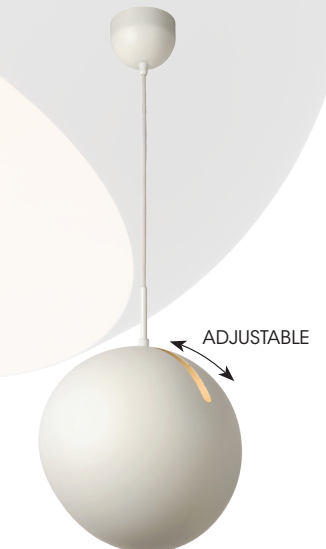

Pendant **DANA**  
40407/09/31

- 1x9W/INTEGRATED LED/  
3000K/460lm/incl.
- Shade: Ø: 38/H: 12,5cm
- H: max. 150cm
- Matt white
- Metal + plastic

40407/12/31

- 1x12W/INTEGRATED LED/  
3000K/545lm/incl.
- Shade: Ø: 48/H: 18cm
- H: max. 150cm
- Matt white
- Metal + plastic

Pendant **BOBO-LED**  
26495/28/50

- 1x15W/INTEGRATED SMD LED/  
3000K/1050lm/incl.
- Shade: Ø: 28/H: 21cm
- H: max. 151cm
- Matt grey
- Metal

26495/28/31

- 1x15W/INTEGRATED SMD LED/  
3000K/1050lm/incl.
- Shade: Ø: 28/H: 21cm
- H: max. 151cm
- Matt white
- Metal